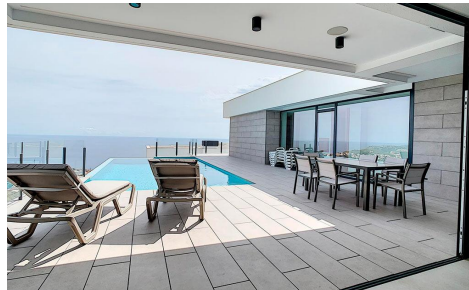

4

3

212m²

909m²

N/A

Modern villa with spectacular sea views located in the exclusive residential area of Cumbre del Sol, very close to Moraira and Jávea. The area has all the necessary daily amenities, such as supermarkets, pharmacy, school, sports facilities, and restaurants. The nearby cities of Moraira and Jávea complement the offer of services, making this location an ideal place to live all year round or to spend on holidays. Villa, ready to move into, on a large plot of 912m², and a construction size of more than 200m². The villa is distributed on two floors, with 4 bedrooms (2 en-suite). The most remarkable thing about this property are the impressive sea views...(Ask for More Details!)