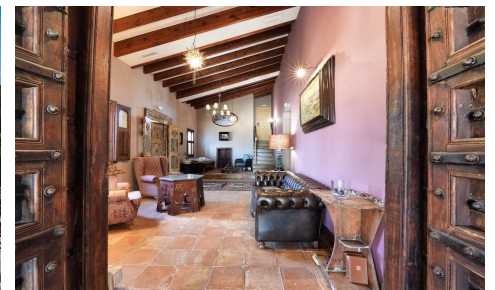

4

3

350m²

13,700m²

N/A

Opportunity to live in a unique place and with the possibility of having your own business. In front of the La Pedrera reservoir, we offer you an impressive independent Chalet on a plot of 13,700 meters and with a house of 320 meters with stunning views of the reservoir. This impressive house is distributed on two floors with two living rooms with fireplace, one of them very large of 85 m², kitchen with its island, 4 bedrooms, 3 bathrooms, 1 toilet, solarium and a large porch overlooking the orange trees, large terrace with barbecue and pool of 15 x 7 m, facing the lake. There is possibility to expand the...(Ask for More Details!)