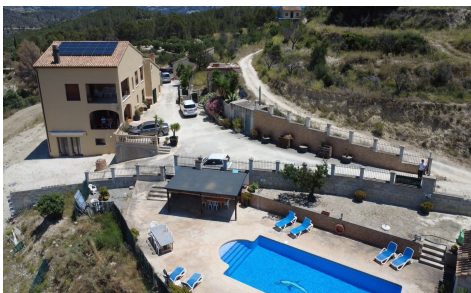

9

5

487m²

13,000m²

N/A

Are you looking for a property with privacy, space, sustainability, and spectacular views? This incredible rustic estate in Lleus, Benissa has it all. Located on a private plot of 13,000 m², this property offers panoramic views of the Mediterranean countryside and is strategically situated just a few minutes' drive from Moraira, Calpe, and Jávea. An exceptional property, perfect for several families. The estate boasts almost 500 m² built and offers up to three independent homes, making it an ideal option for large families, tourist accommodation, or co-living. In total, it can comfortably accommodate more than 20 people. Main residence: Spacious living-dining room with fireplace and equipped kitchen in traditional Spanish style. 1...(Ask for More Details!)