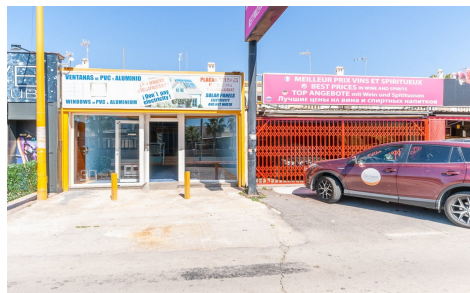

0

0

122m²

123m²

N/A

In the La Regia Urbanization, in a commercial area surrounded by bars, restaurants, shops of various kinds and with constant passage of vehicles and people, is this 108 m2 commercial premises. It consists of a large glazed display window, a first area on one level and above it, the rear part with an office division and a bathroom. The premises are in perfect condition and could be perfect for displaying material, a store, an office or any other business. It is worth a visit.