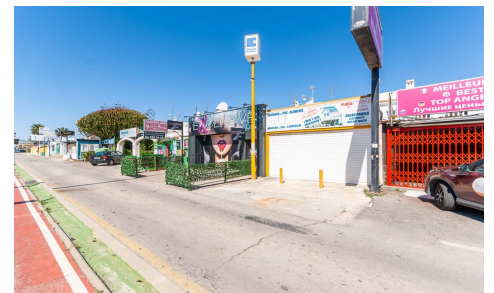

0

0

122m²

123m²

N/A

In the La Regia Urbanization, in a commercial area surrounded by bars, restaurants, shops of various kinds and with constant passage of vehicles and people, is this 108 m2 commercial premises. It consists of a large glazed display window, a first area on one level and above it, the rear part with an office division and a bathroom. The premises are in perfect condition and could be perfect for displaying material, a store, an office or any other business. It is worth a visit.