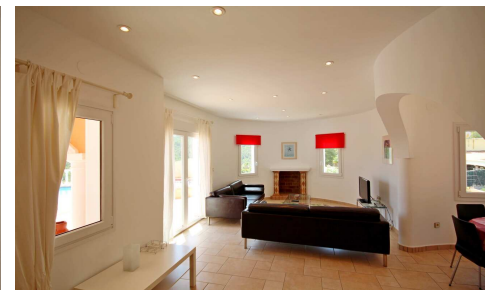

3

3

152m²

1,000m²

N/A

Introducing the "Deluxe Round" villa, a meticulously completed construction as of April 2009, situated within the prestigious Residencial Cansalades development in Jávea. Boasting a total constructed area of 152.00m², this property exemplifies refined coastal living. The ground floor features an intelligently designed layout, with one wing dedicated to an expansive living room and circular dining area. The open-plan kitchen is equipped with premium-quality cabinetry and granite countertops, ensuring both functionality and aesthetic appeal. A grand entrance hall provides seamless access to the covered naya, which connects to the pool terraces. The opposite wing comprises two generously proportioned bedrooms; the primary bedroom includes an en-suite