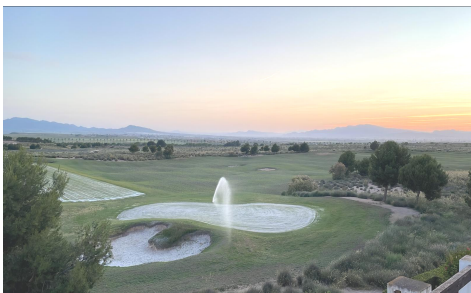

PS520797611

Apartment in Alhama De Murcia

€125,000

2

1

60m²

N/A

2 bed Apartment with Golf course views Wake up to sweeping fairway views, endless sunshine, and unforgettable sunsets from this beautiful two-bedroom 2nd floor penthouse apartment, perfectly positioned on the front line of the Jack Nicklausâ€designed golf course at the highly sought-after Condado de Alhama resort. This prime, elevated home enjoys south to south-west facing terraces, offering sunshine from mid-morning through to evening and arguably some of the finest golf views on the entire resort. Whether you're sipping your morning coffee or enjoying a sunset dinner, the outlook is simply spectacular. Highlights at a Glance:- Spacious private terrace ideal for al fresco dining, relaxing, and entertaining Fully furnished & Free...(Ask for More Details!)