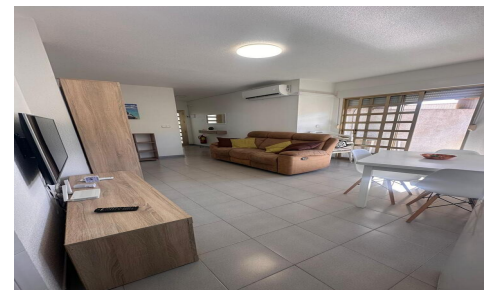

2

1

N/A

N/A

N/A

• SOUTH-FACING PENTHOUSE € 90M TO THE BEACH + HUGE PRIVATE SOLARIUM |
• Welcome to this bright and beautifully located south-facing penthouse (Ático) just 90 meters from the beach, in one of the most convenient and vibrant coastal areas with restaurants, cafés, shops and everyday amenities right on your doorstep. The home offers a comfortable, easy layout filled with natural light 2 bedrooms with a nice sunny terrace with sea views and the best is the direct access to the solarium. Direct access to your own large private rooftop solarium a spacious outdoor paradise where you can create the perfect Mediterranean lifestyle setup: chill-out lounge | ... (Ask for More Details!)