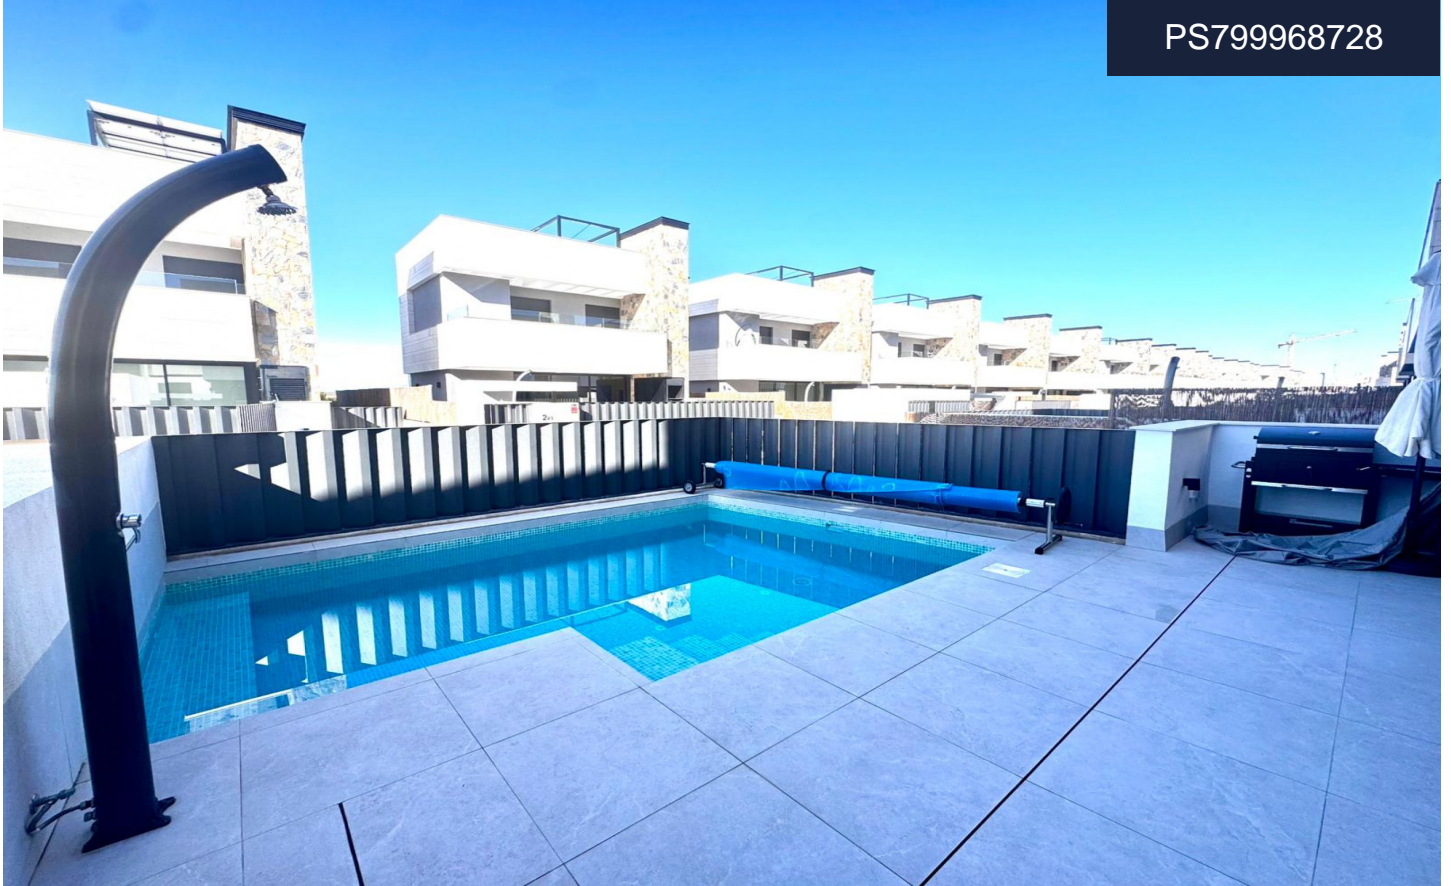

PS799968728

Villa in Torre Pacheco

€560,000