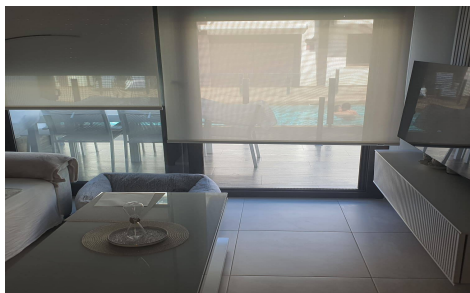

PS437349073

**Semi Detached in San Pedro del Pinatar**

**€336,800**

2

2

92m<sup>2</sup>

N/A

Bedrooms: 2, Bathrooms: 2, Semi Detached in San Pedro del Pinatar, Murcia, Spain