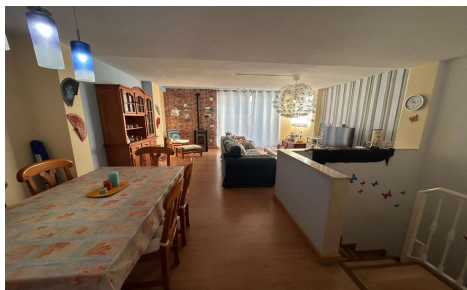

## Duplex in Calpe

€249,000

2

2

85m<sup>2</sup>

N/A

N/A

Discover your new home in Calpe! This fantastic duplex in the prestigious Manzanera area offers an unparalleled living experience. With a spectacular terrace, you can enjoy breathtaking views of the iconic red Bofill wall and the majestic Peñón de Ifach. Perfect for year-round living or occasional getaways, this apartment features:- Two bedrooms- One full bathroom- An additional toilet. The separate kitchen is ideal for food lovers, while the spacious living-dining room, with direct access to the terrace, is perfect for relaxing or entertaining. It also includes a parking space, and you can enjoy a communal swimming pool surrounded by landscaped gardens in a peaceful community. With 85 m<sup>2</sup> built...(Ask for More Details!)