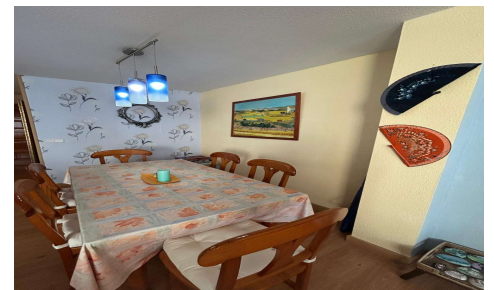

## Duplex in Calpe

€249,000

2

2

85m<sup>2</sup>

N/A

N/A

Discover your new home in Calpe! This fantastic duplex in the prestigious Manzanera area offers an unparalleled living experience. With a spectacular terrace, you can enjoy breathtaking views of the iconic red Bofill wall and the majestic Peñón de Ifach. Perfect for year-round living or occasional getaways, this apartment features:- Two bedrooms- One full bathroom- An additional toilet. The separate kitchen is ideal for food lovers, while the spacious living-dining room, with direct access to the terrace, is perfect for relaxing or entertaining. It also includes a parking space, and you can enjoy a communal swimming pool surrounded by landscaped gardens in a peaceful community. With 85 m<sup>2</sup> built...(Ask for More Details!)