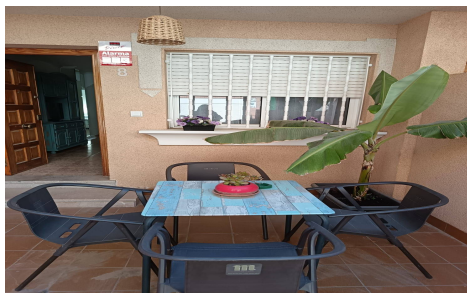

3

1

100m²

N/A

N/A

This beautiful duplex is located in the exclusive Lo Pagãjn area of â€ˆâ€™San Pedro del Pinatar. Its prime location puts it within easy reach of the famous therapeutic mud baths of the Mar Menor and the stunning beaches of the Costa Cãjlida. Furthermore, the Salinas Regional Park is nearby, offering an ideal natural environment for enjoying the outdoors and engaging in recreational and water sports. The property boasts spacious, bright rooms and a functional layout perfect for families or couples seeking comfort and convenience without sacrificing the opportunity to be surrounded by nature and tourist amenities. Ready to move in, this duplex is an excellent opportunity both as a permanent...(Ask for More Details!)