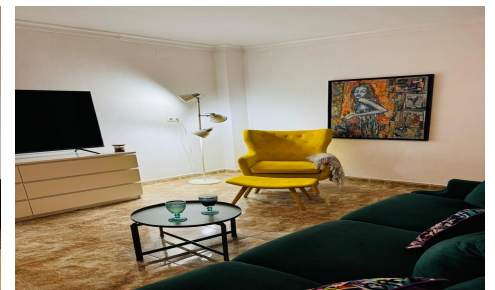

PS460080431

**Finca in Aledo**

**€269,000**

2

2

N/A

N/A

Exclusive Country Estate Surrounded by Nature â€” Aledo, Sierra EspuÃ±a Discover a true hidden gem set in a privileged location on the outskirts of the charming village of Aledo, at the foot of the stunning Sierra EspuÃ±a Regional Park. A unique property where privacy, nature, and Mediterranean lifestyle come together in perfect harmony. Perfect as:  
 A permanent residence  
 A holiday home  
 A peaceful countryside retreat  
 A tourism investment with great potential  
 Plot and surroundings  
 The estate is distributed across three plots with a total surface area of approximately 26,000 m<sup>2</sup>, two of which are fully fenced, providing maximum privacy and security. Access to the property is through an elegant double gate leading to a wide private driveway...(Ask for More Details!)