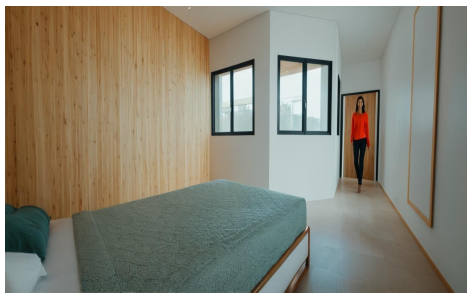

Planta Primera y segunda.
Estudio B y Vivienda A

2

1

64m²

N/A

N/A

Modern, newly built apartments in the centre of Torrevieja, just 200 m from the sea. Discover this exclusive boutique development of just 8 modern, newly built apartments, perfectly located in the heart of Torrevieja. Just 200 m from the sea in the heart of the city, these homes offer the ideal combination of seaside living and urban amenities. Contemporary design and smart layouts. Choose from 4 studios or 4 two-bedroom apartments with 1 bathroom. Each property is designed with a modern and functional layout that maximises natural light and comfort. High-quality finishes ensure durability and elegance, making these homes perfect for both year-round living and holiday getaways....(Ask for More Details!)