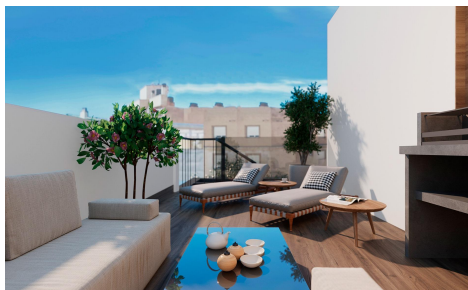

PS118326442

Penthouse in Torrevieja

€380,000

2

1

69m²

N/A

Modern Apartments Just 250m from Playa del Cura in Torrevieja Exclusive New Development in the Heart of Torrevieja This exclusive residential project of 12 modern apartments is located just 250 meters from Playa del Cura, one of the most popular beaches in Torrevieja. Designed with a perfect balance of elegance, functionality, and Mediterranean lifestyle, the building offers a variety of layouts with 1 or 2 bedrooms, including apartments with terraces and penthouses with private solariums. Its central location provides easy access to shops, restaurants, leisure areas, and all essential services, while still maintaining a sense of comfort and tranquility. Premium Amenities for a Modern Lifestyle The development...(Ask for More Details!)