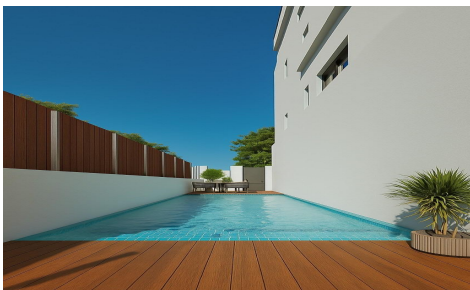

PS137378246

Penthouse in San Pedro del Pinatar

€949,900

3

3

171m²

N/A

New Build Apartments Just 100 m from the Beach in Lo Pagan, San Pedro del Pinatar Exclusive Coastal Residential in a Prime Location This new construction residential complex consists of only 10 modern apartments located in Lo Pagan San Pedro del Pinatar less than 100 meters from the beach. Set in one of the most attractive areas of the Mar Menor this development offers a perfect combination of seaside living comfort and excellent investment potential. Lo Pagan is well known for its relaxed atmosphere natural mud baths and proximity to both the Mar Menor and the Mediterranean Sea. Modern Apartments and a Unique Penthouse Option The project...(Ask for More Details!)