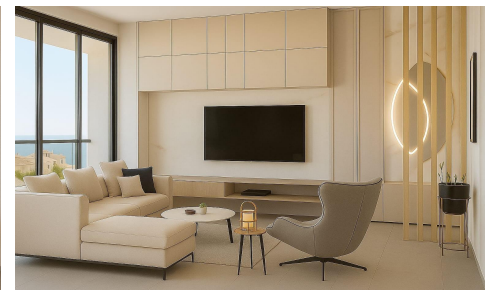

PS137378246

Penthouse in San Pedro del Pinatar

€949,900

3

3

171m²

N/A

New Build Apartments Just 100 m from the Beach in Lo Pagan, San Pedro del Pinatar Exclusive Coastal Residential in a Prime Location This new construction residential complex consists of only 10 modern apartments located in Lo Pagan San Pedro del Pinatar less than 100 meters from the beach. Set in one of the most attractive areas of the Mar Menor this development offers a perfect combination of seaside living comfort and excellent investment potential. Lo Pagan is well known for its relaxed atmosphere natural mud baths and proximity to both the Mar Menor and the Mediterranean Sea. Modern Apartments and a Unique Penthouse Option The project...(Ask for More Details!)