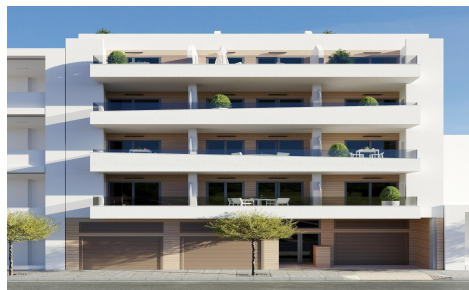

PS769976423

Penthouse in Torrevieja

€359,000

3

2

119m²

N/A

Newly built apartments in Torrevieja Just 600 metres from Playa del Cura beach Prime location in the heart of Torrevieja Discover these brand new apartments and penthouses in one of the most sought-after areas of Torrevieja, just 600 metres from Playa del Cura beach and 300 metres from the seafront promenade. Located in the city centre, this lively neighbourhood offers all essential amenities within walking distance, including supermarkets, shops, restaurants, cafés and public transport. Torrevieja is a well-known coastal town on the Costa Blanca, famous for its mild Mediterranean climate, lively atmosphere and year-round seaside lifestyle. Modern apartments with spacious layouts This exclusive new development consists of...(Ask for More Details!)