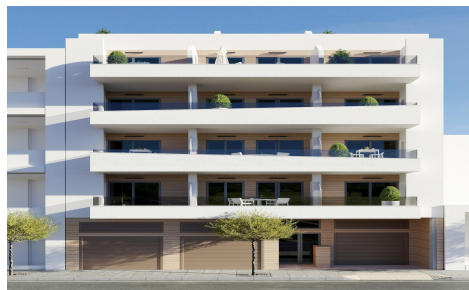

PS630825885

Penthouse in Torrevieja

€259,000

1

1

74m²

N/A

Newly built apartments in Torrevieja Just 600 metres from Playa del Cura beach Prime location in the heart of Torrevieja Discover these brand new apartments and penthouses in one of the most sought-after areas of Torrevieja, just 600 metres from Playa del Cura beach and 300 metres from the seafront promenade. Located in the city centre, this lively neighbourhood offers all essential amenities within walking distance, including supermarkets, shops, restaurants, cafés and public transport. Torrevieja is a well-known coastal town on the Costa Blanca, famous for its mild Mediterranean climate, lively atmosphere and year-round seaside lifestyle. Modern apartments with spacious layouts This exclusive new development consists of...(Ask for More Details!)