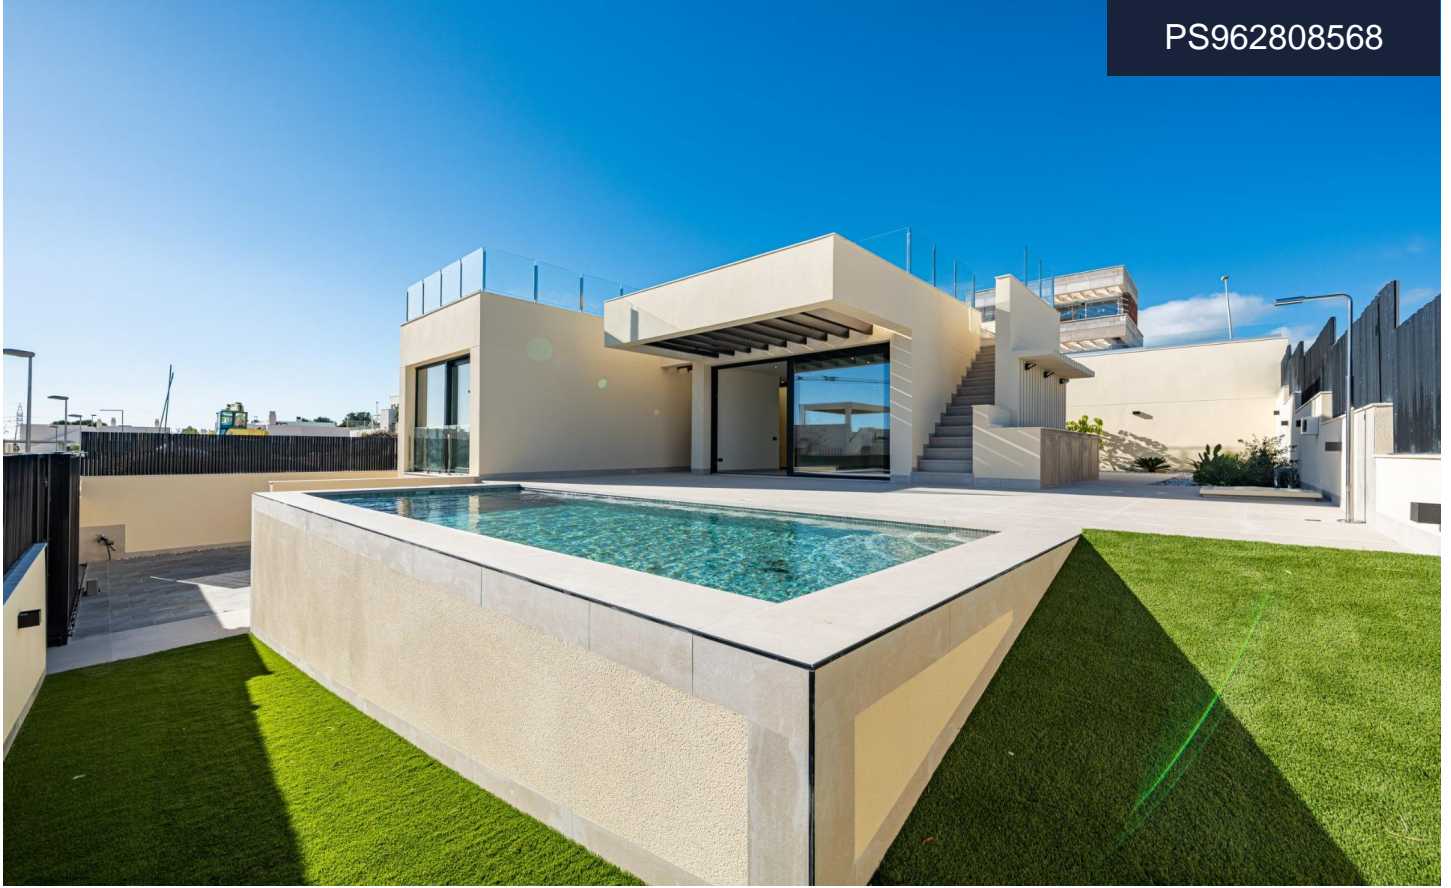

PS962808568

Villa in Polop

€970,000

4

4

200m²

400m²

Key Ready New Build Villa with Sea Views in La Alberca Polop Luxury Modern Villa in a Natural Mountain Setting This key ready contemporary villa is located in La Alberca, a quiet residential area of Polop, surrounded by forest and mountains. Positioned in an elevated setting, the property enjoys panoramic views of the Mediterranean Sea, the mountains and the historic town center of Polop. The villa offers privacy, tranquility and excellent connections to the coast and nearby towns. Polop is a charming village in the Marina Baixa region of the Costa Blanca, known for its traditional character and natural surroundings. The property is close to all services...(Ask for More Details!)