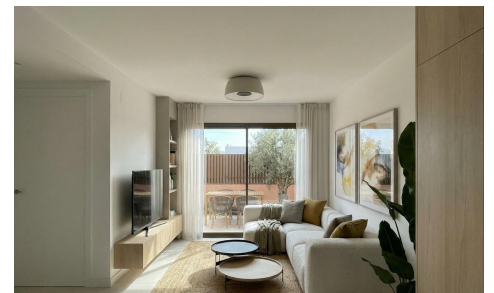

PS717500224

Quad House in Torre Pacheco

€272,900

2

2

77m²

150m²

New-build villas at El Alba Mediterranean Resort, in Torre Pacheco. Modern living in a growing tourist destination. Discover this exclusive new-build development comprising just 6 detached and semi-detached villas located at El Alba Mediterranean Resort, in Torre Pacheco, Murcia. This up-and-coming residential area combines modern architecture, leisure facilities and a relaxed Mediterranean lifestyle. Situated between the Terrazas de la Torre golf club and the town of Roldán, the location offers tranquillity without sacrificing proximity to all essential amenities, such as supermarkets, restaurants, bars and banks. Contemporary villas with private outdoor space. These modern villas are laid out over a single storey and feature 2 bedrooms and 2... (Ask for More