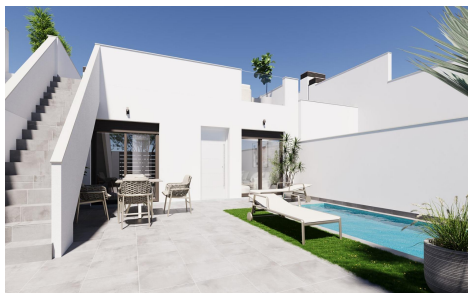

## Town House in Torre Pacheco

€259,900

2

2

82m<sup>2</sup>

151m<sup>2</sup>

Modern, newly built semi-detached and terraced homes with private pools at El Alba Resort-Torre Pacheco. Contemporary homes in a growing Mediterranean holiday community. This new development comprises 16 exclusive semi-detached and terraced homes, situated at El Alba Mediterranean Resort in Torre Pacheco. Designed as single-storey homes, these modern properties offer a perfect blend of comfort, functionality and Mediterranean outdoor living. El Alba Resort is an up-and-coming residential area surrounded by open countryside and golf courses, within easy reach of the town of Roldán, where you will find supermarkets, restaurants, banks and everyday amenities. The complex already features a social club with a swimming pool and restaurant,