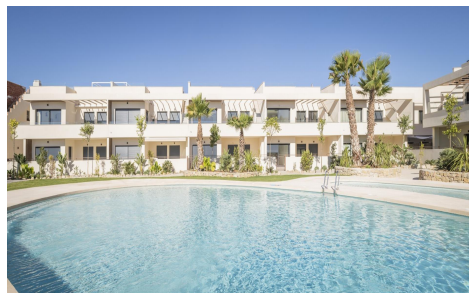

PS5923977

Bungalow in Torrevieja

€380,000

2

2

100m²

42m²

DESIGN BUNGALOW BY THE SEA Residential in a newly developed area just 250m from the sea. Excellent location very close to the urban center of Torrevieja and surrounded by services, shops and restaurants. The Torrevieja General Hospital and the marina are also nearby. Excellent residential with a beautiful garden, swimming pool and fitness area. Enjoy this complete, modern, and charming bungalow with a minimalist design.