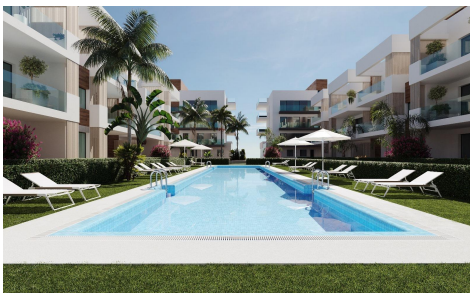

## Apartment in San Pedro del Pinatar

€243,900

2

2

84m<sup>2</sup>

19m<sup>2</sup>

**NEW BUILD RESIDENTIAL IN SAN PEDRO DEL PINATAR** New Build residential complex of modern apartments and penthouses in San Pedro Del Pinatar . Apartments and penthouses with 2 and 3 bedrooms, 2 bathrooms, with open plan kitchen with living area, large terraces, fitted wardrobes, fully equipped bathrooms, terraces. Ground floor apartments has a private garden and top floor penthouses has private solarium. Each property has underground parking with storage rooms. Landscaping and gardening in the common areas with a careful selection of species appropriate for the area. Complete installation of swimming pool with gresite finish, built-in lighting and with purification system and equipment in a built-in, floor-recessed cabin. San Pedro del