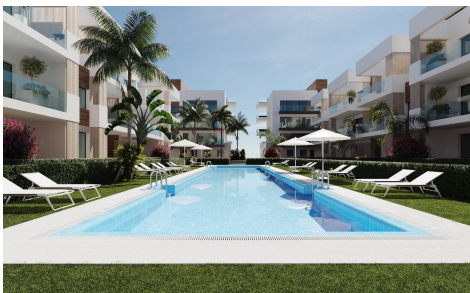

PS1621626

Apartment in San Pedro del Pinatar

€277,900

2

2

84m²

19m²

NEW BUILD RESIDENTIAL IN SAN PEDRO DEL PINATAR New Build residential complex of modern apartments and penthouses in San Pedro Del Pinatar . Apartments and penthouses with 2 and 3 bedrooms, 2 bathrooms, with open plan kitchen with living area, large terraces, fitted wardrobes, fully equipped bathrooms, terraces. Ground floor apartments has a private garden and top floor penthouses has private solarium. Each property has underground parking with storage rooms Landscaping and gardening in the common areas with a careful selection of species appropriate for the area. Complete installation of swimming pool with gresite finish, built-in lighting and with purification system and equipment...(Ask for More Details!)