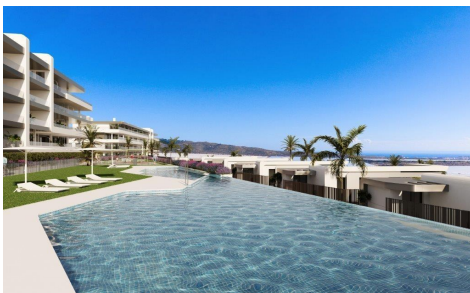

## Penthouse in Mutxamel

€399,000

2

2

74m<sup>2</sup>

N/A

**NEW BUILD RESIDENTIAL COMPLEX NEAR MUTXAMEL** Come and live in a complex in an area with a high quality of life, located on the Bonalba golf course with stunning sea views near Mutxamel, a short distance from the Alicante Airport, the city of Alicante and the beaches. . Residential complex has 2 and 3 bedrooms apartments with large terraces, and 2, 3 and 4 bedrooms villas. A dream home where you will create the best memories of your life. Exclusive homes with all the necessary amenities close at hand. Unwind after a long working day in the swimming pool of the complex. Every nook and cranny...(Ask for More Details!)